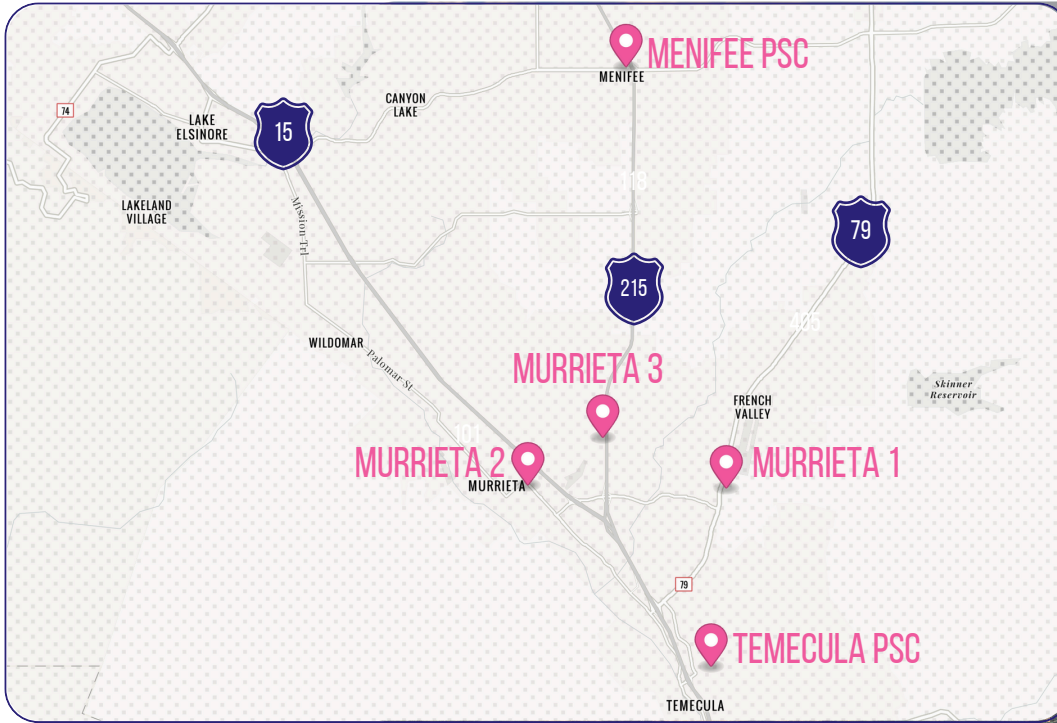

TEMECULA VALLEY

MENIFEE

29826 HAUN RD. #209 MENIFEE, CA 92586

Tel: **Coming Soon**
Fax: **Coming Soon**

Monday-Friday 7:30am-4:30pm
Closed 12pm-1pm

SCAN FOR DIRECTIONS

MURRIETA 1

29995 TECHNOLOGY DR. #201A MURRIETA, CA 92563

Tel: (949) 612-9897
Fax: (949) 861-9406

Monday-Friday 7am-4pm
Closed 12pm-1pm

SCAN FOR DIRECTIONS

MURRIETA 2

24680 JEFFERSON AVE #A, MURRIETA CA 92562

Tel: (949) 409-9923
Fax: (657) 202-7856

Monday-Friday 7:30am-4:30pm
Closed 1pm-2pm

SCAN FOR DIRECTIONS

MURRIETA 3

24910 LAS BRISAS RD. SUITE #105 MURRIETA, CA 92562

Tel: **Coming Soon**
Fax: **Coming Soon**

Monday-Friday 8:00am-4:30pm
Closed 12pm-1pm

SCAN FOR DIRECTIONS

TEMECULA

31493 RANCHO PUEBLO RD #206 TEMECULA, CA 92592