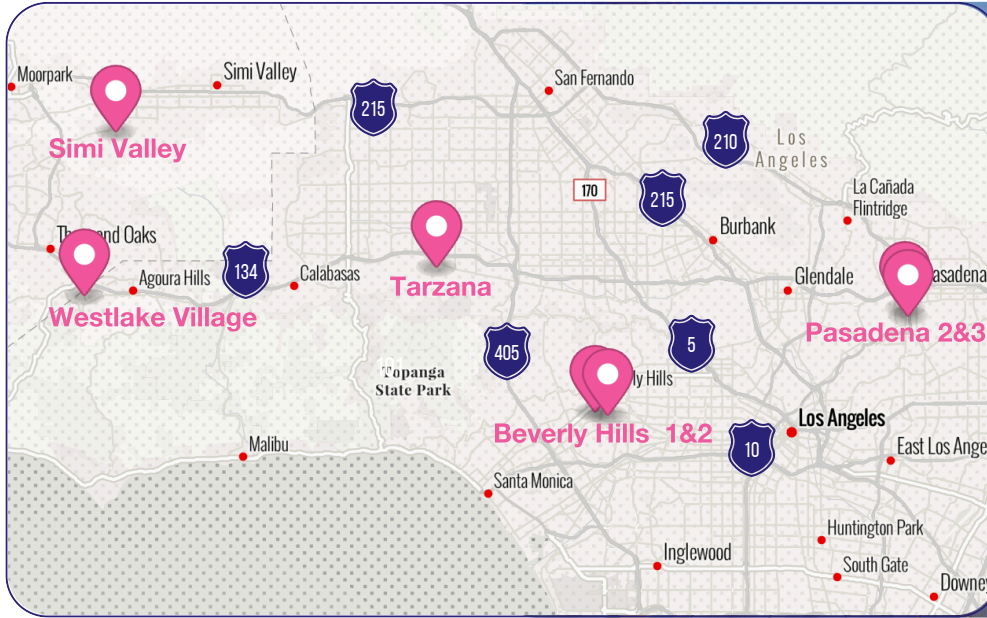

LOS ANGELES COUNTY

BEVERLY HILLS 1

421 N RODEO DR PENTHOUSE 1, BEVERLY HILLS, CA 90210

Tel: (424) 294-4945
Fax: (949) 242-2553

Monday-Friday 8:30am-5:00pm
Closed 12:30pm-1pm

SIMI VALLEY

1147 RED TAIL WAY, SIMI VALLEY, CA, 93065

Monday-Friday 8:00am-4:30pm
Closed 12:30pm-1:00pm

WESTLAKE VILLAGE

32144 AGOURA RD #206, WESTLAKE VILLAGE, CA, 91361

Tel: (747) 262-4476
Fax: (747) 777-4105

Monday-Friday 8am-5pm
Closed 1pm-2pm

PASADENA 3

630 S RAYMOND AVE, #320, PASADENA, CA, 91105

Tel: (626) 317-7467
Fax: (626) 628-3950

Monday-Friday 7:30am-5pm

SCAN FOR ALL LOCATIONS AND HOURS

Customer Service: (800) 820-8803